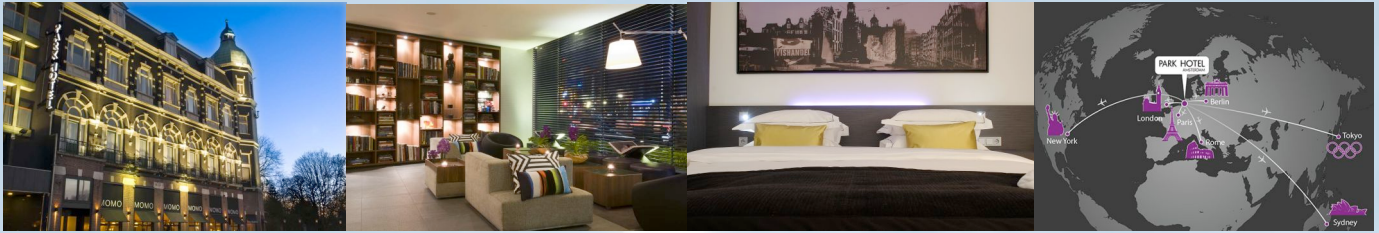

LET'S MEET...LET'S EXPLORE THE PARK HOTEL MEETING DESTINATIONS

Exclusive "GROUP & MEETING" WINTER Special

by

Destination Management Holland & Park Hotel Amsterdam 4*

The Award winning Park Hotel Amsterdam is situated at a fabulous location, right in the heart of the city centre, between the famous Leidseplein, the Museumplein and the most fashionable district with all the luxurious department stores.

Close to the museums and city centre to discover the cultural environment of Amsterdam.

**Get amazing group & meeting rates
 Plus a premium discount of 10% on total hotel spending *
 And as if this is not enough.....
 In case of confirmed businessget a free flight to one
 of the meeting destinations ***

(* Please contact us for the full terms & conditions of this Winter Special)

London I & II

Paris

New York I & II

Sydney

Rome

Tokyo

Berlin